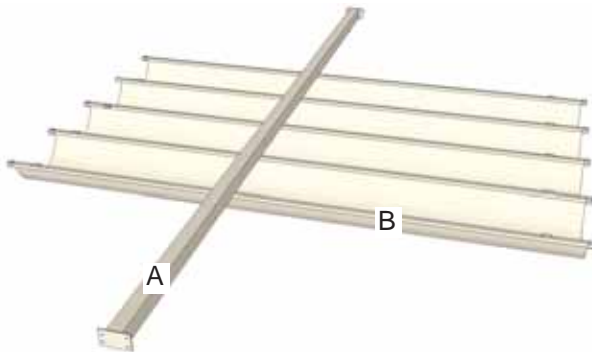

12'x12' Breeze Pergola with Retractable Canopy and Louvered Panels

Item#BZ1212WRCLP

With one flip of the handle you can have sunshine flooding in from the top or from the sides...you are the Master of your own Privacy! Now you see Me ...Now you DON'T!

The 12'x12' Canopy and Louvered Kit Includes:

- Easy to Install Retractable Canopy
- 6 Easy to Assemble Louvered Panels per 12' Side - Total of 2 Sides Included
- All Hardware Included for Canopy and Louvers (screws, nails)
- Step-by-Step Detailed Assembly Manuals

Specifications:

A: Drive Beam Length = 144"
 B: Wing Length = 132"
 Materials List:
 # of Wings and Wing Locking Clips = 6
 Fabric Width = 130"
 Extended Fabric Length = 134"

Shipping Pkg. Size: 40"w x 16"h x 164"
 Shipping Weight: = 1055 lbs

A: Louvered Panel = 42 1/4"w x 36"h
 1. WRC Slats
 2. Plastic Slat Mounts
 3. Plastic Rails
 4. WRC Framing
 B Top/Bottom Joists = 133"
 C: Vertical Posts = 69.5"
 D: Horizontal Rails - 42"
 E: Metal Joist Holders