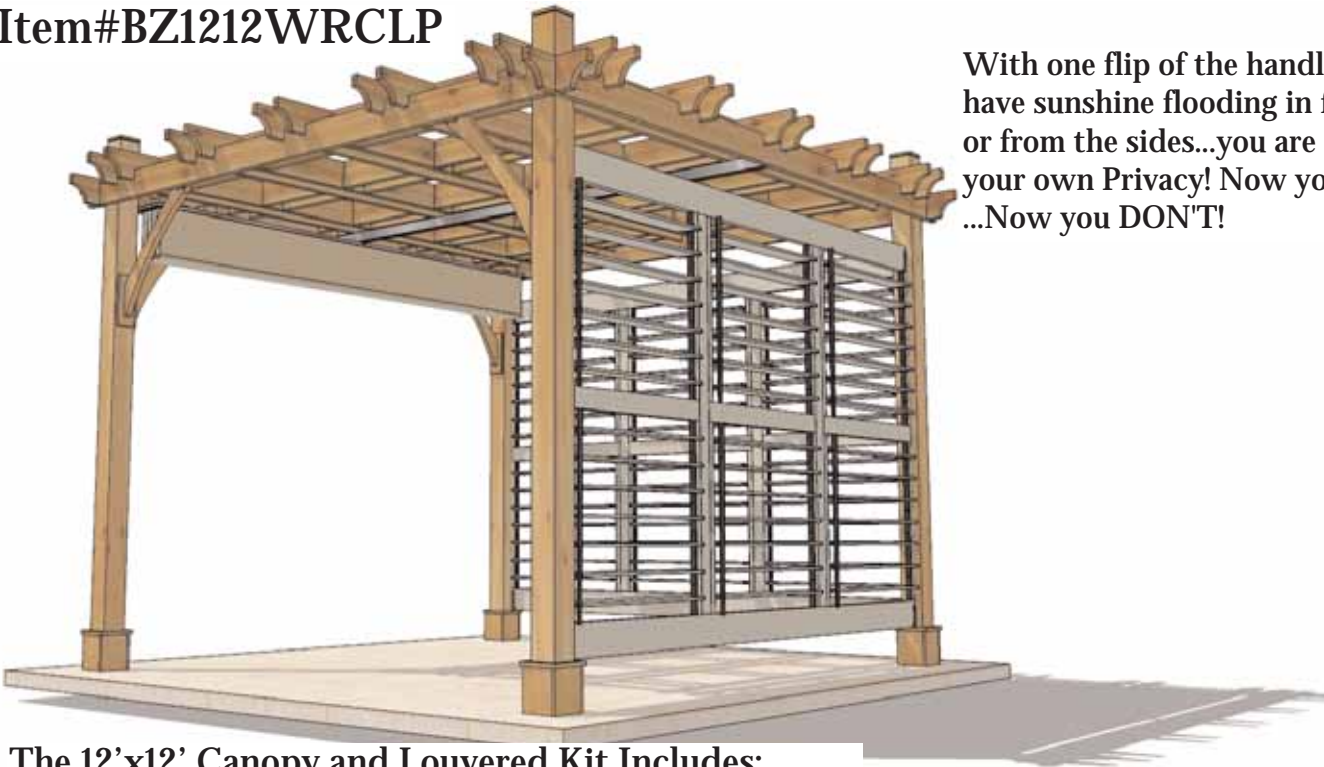

12'x12' Breeze Pergola with Retractable Canopy and Louvered Panels

Item#BZ1212WRCLP

With one flip of the handle you can have sunshine flooding in from the top or from the sides...you are the Master of your own Privacy! Now you see Me ...Now you DON'T!

The 12'x12' Canopy and Louvered Kit Includes:

- Easy to Install Retractable Canopy
- 6 Easy to Assemble Louvered Panels per 12' Side - Total of 2 Sides Included
- All Hardware Included for Canopy and Louvers (screws, nails)
- Step-by-Step Detailed Assembly Manuals

Specifications:

A: Drive Beam Length = 144"
 B: Wing Length = 132"
 Materials List:
 # of Wings and Wing Locking Clips = 6
 Fabric Width = 130"
 Extended Fabric Length = 134"

Shipping Pkg. Size: 40"w x 16"h x 164"
 Shipping Weight: = 1055 lbs

A: Louvered Panel = 42 1/4"w x 36"h
 1. WRC Slats
 2. Plastic Slat Mounts
 3. Plastic Rails
 4. WRC Framing
 B Top/Bottom Joists = 133"
 C: Vertical Posts = 69.5"
 D: Horizontal Rails - 42"
 E: Metal Joist Holders