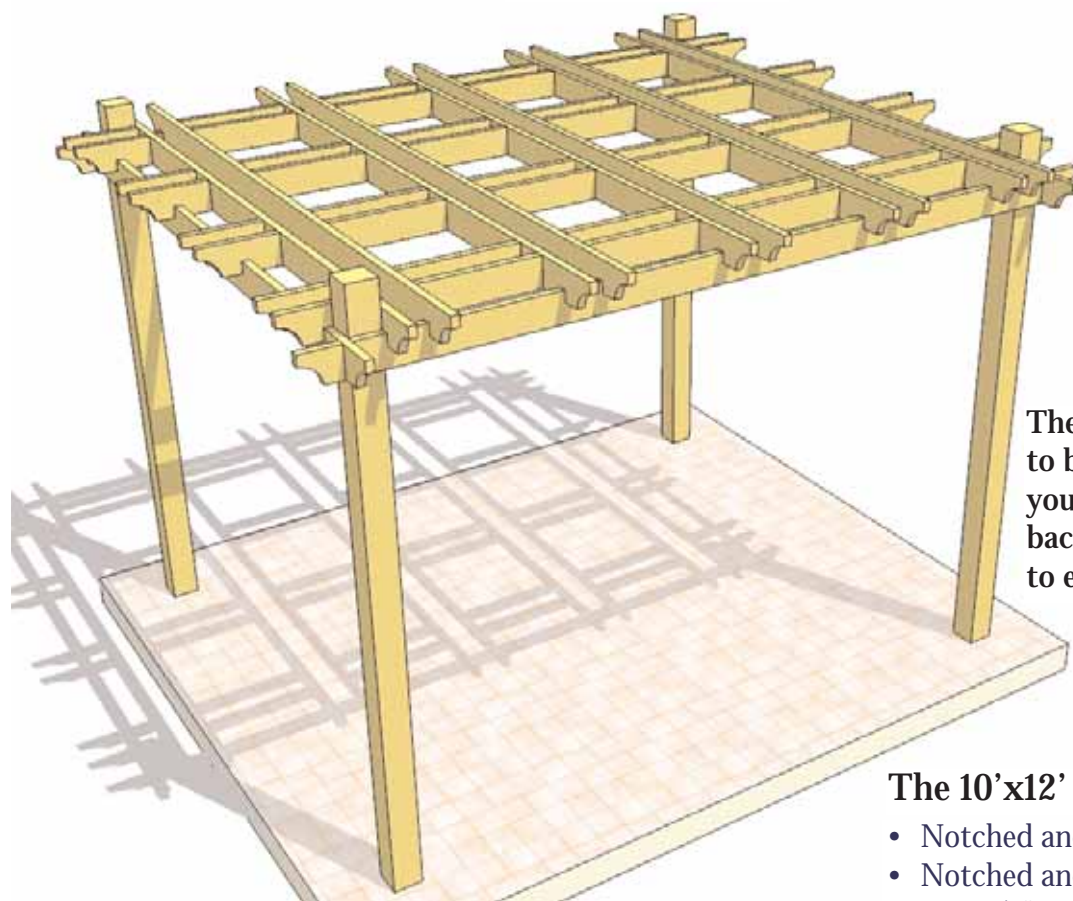

# 10'x12' Breeze Pergola

Item#BZ1012

The Breeze is versatile enough to be enjoyed by the pool, on your deck or at a place in your backyard that you would love to escape to.

### The 10'x12' Breeze Kit Includes:

- Notched and Pre-drilled Girders
- Notched and Pre-marked Joists
- 4 - 5 1/2" x 5 1/2" Posts
- Western Red Cedar Construction
- Hardware Included (screws, nails and lag screws)
- Step by Step Detailed Assembly Manual.

### Specifications:

- A: Post Height = 108"
- B: Outside Post to Post Depth = 120"
- C: Outside Post to Post Width = 144"