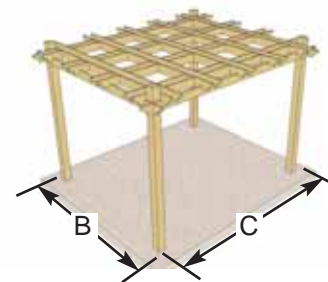

Materials List:

- 5 1/2" x 5 1/2" Posts
- 1 1/2"t x 5 1/2"w Girders and Joists
- *Post Mounts not Included in kit.

Shipping Pkg. Size: 41" w x 16" h x 164" l
Shipping Weight: = 775 lbs