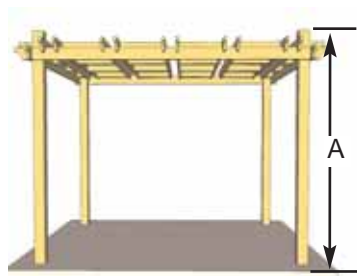

Materials List:

- 5 1/2" x 5 1/2" Posts
- 1 1/2"t x 5 1/2"w Girders and Joists
- *Post Mounts not Included in kit.

Shipping Pkg. Size: 41" w x 16" h x 164" l
Shipping Weight: = 775 lbs