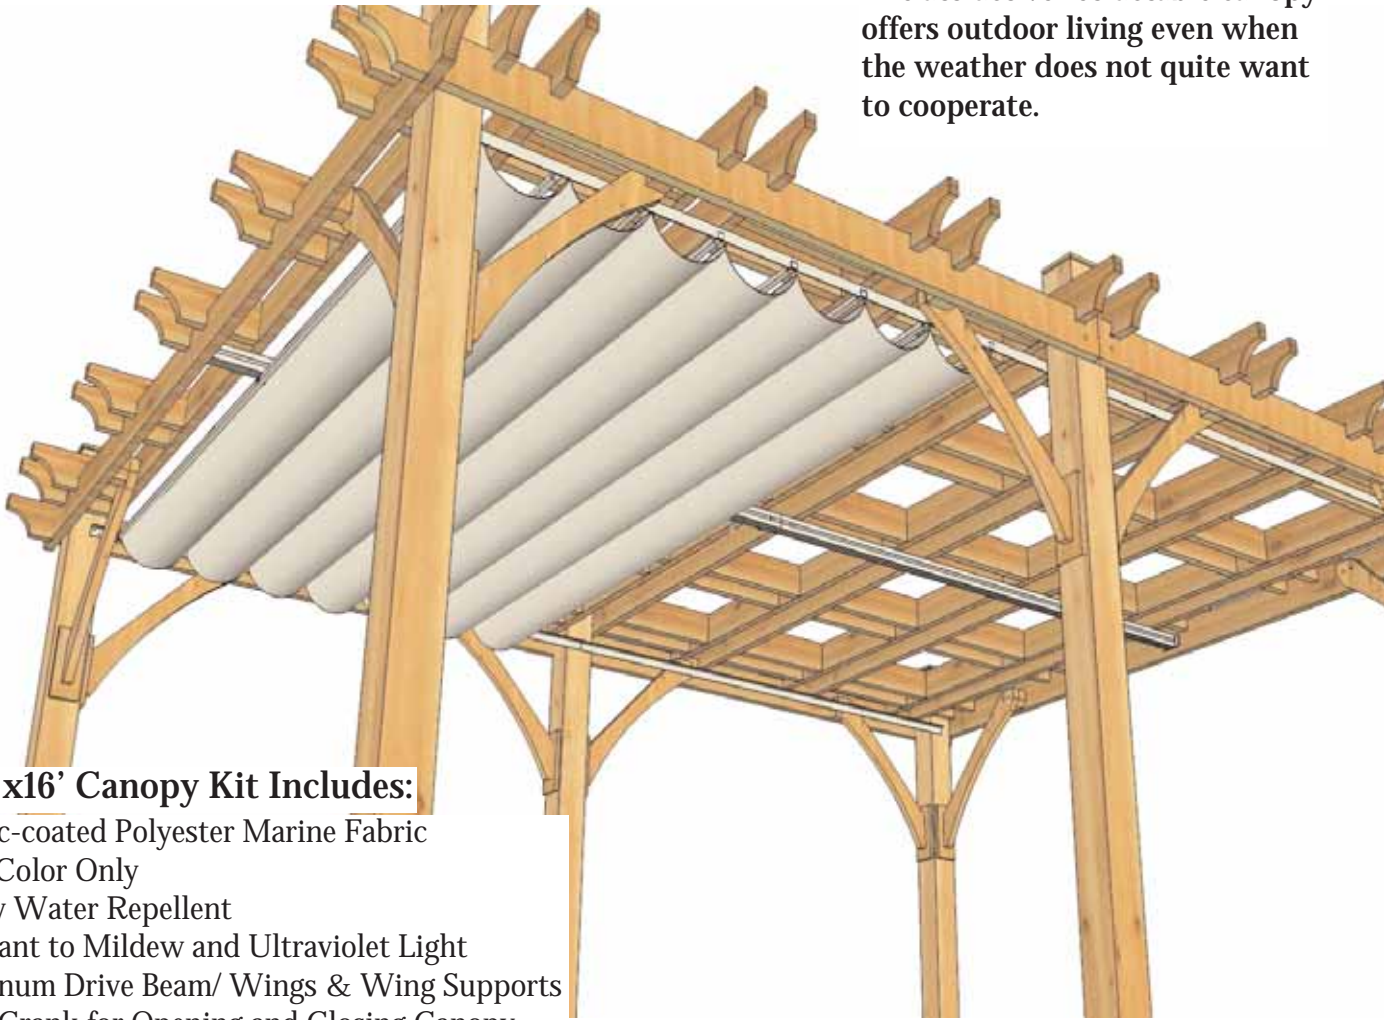

12'x16' Breeze Pergola with Retractable Canopy

Item#BZ1216WRC

The attractive retractable canopy offers outdoor living even when the weather does not quite want to cooperate.

The 12'x16' Canopy Kit Includes:

- Acrylic-coated Polyester Marine Fabric
- Beige Color Only
- Highly Water Repellent
- Resistant to Mildew and Ultraviolet Light
- Aluminum Drive Beam/ Wings & Wing Supports
- Hand Crank for Opening and Closing Canopy
- Assembly Manual Included
- Hardware Included

*Canopy Requires Assembly

Note: Canopy Drive Beam can only be orientated in the 16 ft. direction.

Specifications:

- A: 2 Drive Beams - Length = 192"
B: Wing Length = 132"
C: 2 Wing Supports/Side = 192"

Materials List:

of Wings and Wing Locking Clips = 8
Fabric Width = 130"
Extended Fabric Length = 182"

Shipping Pkg. Size: 41" w x 19" h x 164" l
Shipping Weight: =1050 lbs