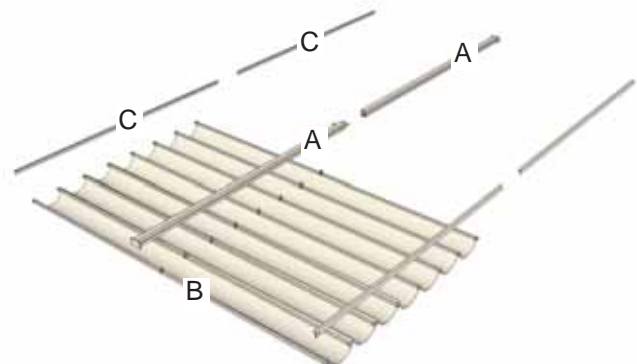

- Acrylic-coated Polyester Marine Fabric
- Beige Color Only
- Highly Water Repellent
- Resistant to Mildew and Ultraviolet Light
- Aluminum Drive Beam/ Wings & Wing Supports
- Hand Crank for Opening and Closing Canopy
- Assembly Manual Included
- Hardware Included

*Canopy Requires Assembly

Note: Canopy Drive Beam can only be orientated in the 16 ft. direction.

Specifications:

- A: 2 Drive Beams - Length = 192"
B: Wing Length = 132"
C: 2 Wing Supports/Side = 192"

Materials List:

of Wings and Wing Locking Clips = 8
Fabric Width = 130"
Extended Fabric Length = 182"

Shipping Pkg. Size: 41" w x 19" h x 164" l
Shipping Weight: =1050 lbs