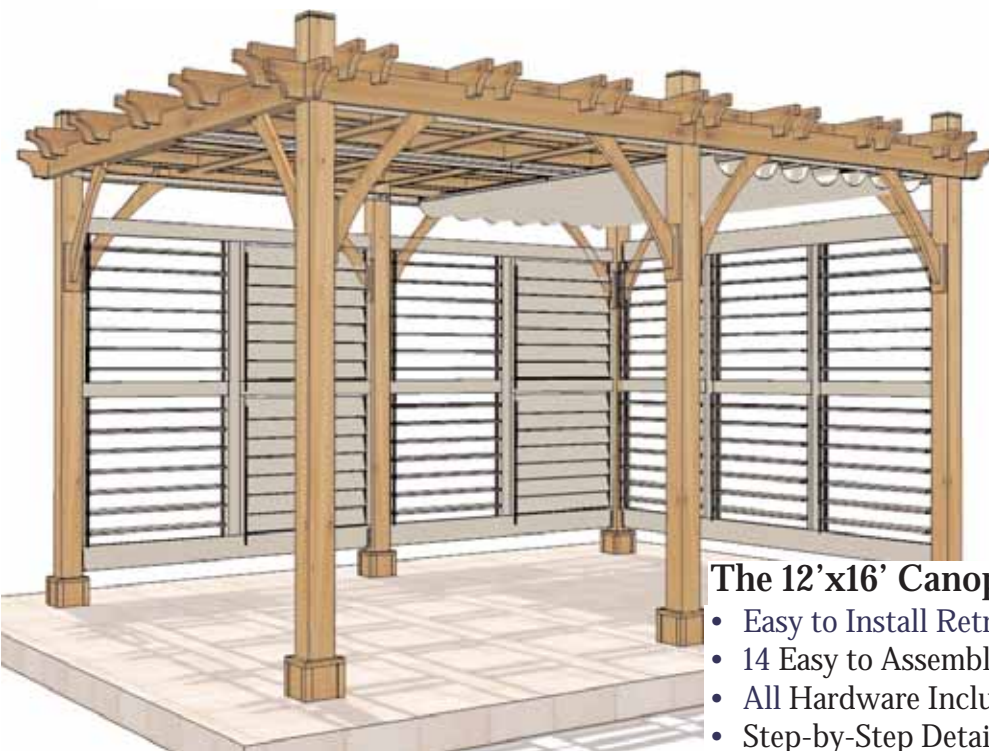

12'x16' Breeze Pergola with Retractable Canopy and Louvered Panels

Item#BZ1216WRCLP

Are you pondering the idea of creating a room outside? Something that is private, functional and fun for family and friends? The 12'x16' Breeze Pergola with Retractable Canopy and adjustable Louvers will offer you all that...and more. The only question is...What will you fill it with? Good food, good friends, good times.

The 12'x16' Canopy and Louvered Kit Includes:

- Easy to Install Retractable Canopy
- 14 Easy to Assemble Louvered Panels (6/ 12' Side - 8 / 16' Side)
- All Hardware Included for Canopy and Louvers (screws, nails)
- Step-by-Step Detailed Assembly Manuals

Specifications:

- A: 2 Drive Beams - Length = 192"
 B: Wing Length = 132"
 C: 2 Wing Supports/Side = 192"

Materials List:

- # of Wings and Wing Locking Clips = 8
 Fabric Width = 130"
 Extended Fabric Length = 182"

- A: Louvered Panel = 42 1/4" w x 36" h

1. WRC Slats
2. Plastic Slat Mounts
3. Plastic Rails
4. WRC Framing

- B Top/Bottom Joists = 133"/12'side 87.75/16'side

- C: Vertical Posts = 69.5"
 D: Horizontal Rails - 42"
 E: Metal Joist Holders