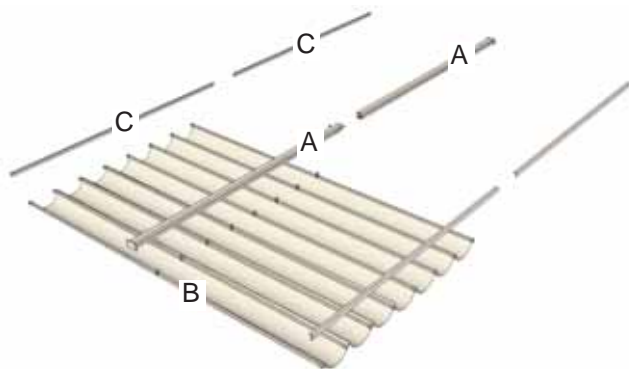

The 12'x16' Canopy and Louvered Kit Includes:

- Easy to Install Retractable Canopy
- 14 Easy to Assemble Louvered Panels (6/ 12' Side - 8 / 16' Side)
- All Hardware Included for Canopy and Louvers (screws, nails)
- Step-by-Step Detailed Assembly Manuals

Specifications:

- A: 2 Drive Beams - Length = 192"
 B: Wing Length = 132"
 C: 2 Wing Supports/Side = 192"

Materials List:

- # of Wings and Wing Locking Clips = 8
 Fabric Width = 130"
 Extended Fabric Length = 182"

- A: Louvered Panel = 42 1/4" w x 36" h

1. WRC Slats
2. Plastic Slat Mounts
3. Plastic Rails
4. WRC Framing

- B Top/Bottom Joists = 133"/12'side 87.75/16'side

- C: Vertical Posts = 69.5"
 D: Horizontal Rails - 42"
 E: Metal Joist Holders