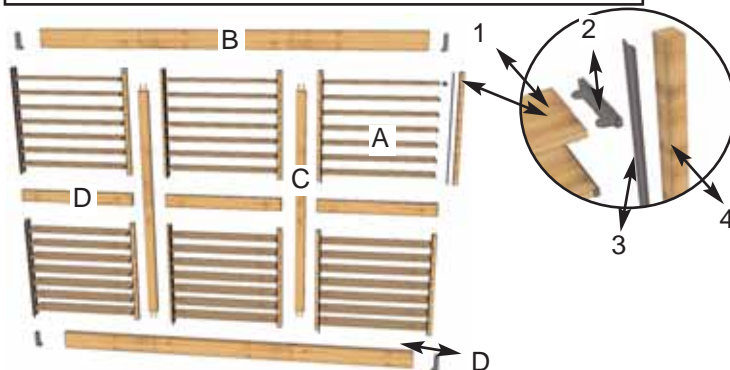

The 12'x16' Canopy and Louvered Kit Includes:

- Easy to Install Retractable Canopy
- 14 Easy to Assemble Louvered Panels (6/ 12' Side - 8 / 16' Side)
- All Hardware Included for Canopy and Louvers (screws, nails)
- Step-by-Step Detailed Assembly Manuals

Specifications:

- A: 2 Drive Beams - Length = 192"
 B: Wing Length = 132"
 C: 2 Wing Supports/Side = 192"

Materials List:

- # of Wings and Wing Locking Clips = 8
 Fabric Width = 130"
 Extended Fabric Length = 182"

- A: Louvered Panel = 42 1/4" w x 36" h

1. WRC Slats
2. Plastic Slat Mounts
3. Plastic Rails
4. WRC Framing

- B Top/Bottom Joists = 133"/12'side 87.75/16'side

- C: Vertical Posts = 69.5"
 D: Horizontal Rails - 42"
 E: Metal Joist Holders